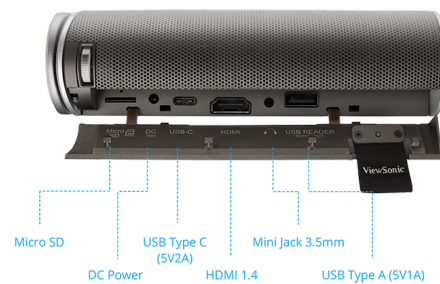

Key Features

- Dual integrated harman/kardon speakers
- 30,000 hours LED light source
- Smart stand for 360 degree projection
- Up to 6 hours battery life
- iF Award winning design

Product Description

The ViewSonic M1, iF award-winning, is an ultra-portable LED projector that delivers convenient entertainment in nearly any room. With a built-in battery, up to 30,000 hours of LED light source life time, this projector will deliver years of multimedia entertainment wherever it goes. Weighing less than two pounds, the M1's compact and lightweight design makes it ideal for moving from room to room, or for indoor/outdoor usage. An integrated smart stand provides for simple 360-degree setup, while also doubling as a lens cover. Once the lens is uncovered, the projector automatically powers on with full brightness for instant entertainment. Dual harman kardon speakers provide crisp and clear sound for multimedia content, while a short throw lens can display large images in small spaces. What's more, versatile connectivity options include a MicroSD card slot, USB Type-A, USB Typ-C, and built-in 16GB memory – making the M1 a great option for sharing and displaying videos and other multimedia content.

INPUT

HDMI / HDCP:	1 (HDMI 1.4/ HDCP 1.4)
SD Card:	Micro SD (32GB, SDHC)
Internal Memory:	16GB
USB type C:	1 (5V/ 2A)

OUTPUT

Audio out (3.5mm):	1
Speaker:	3W Cube x 2
USB type A (Power):	1 (5V/ 1A)

OTHERS